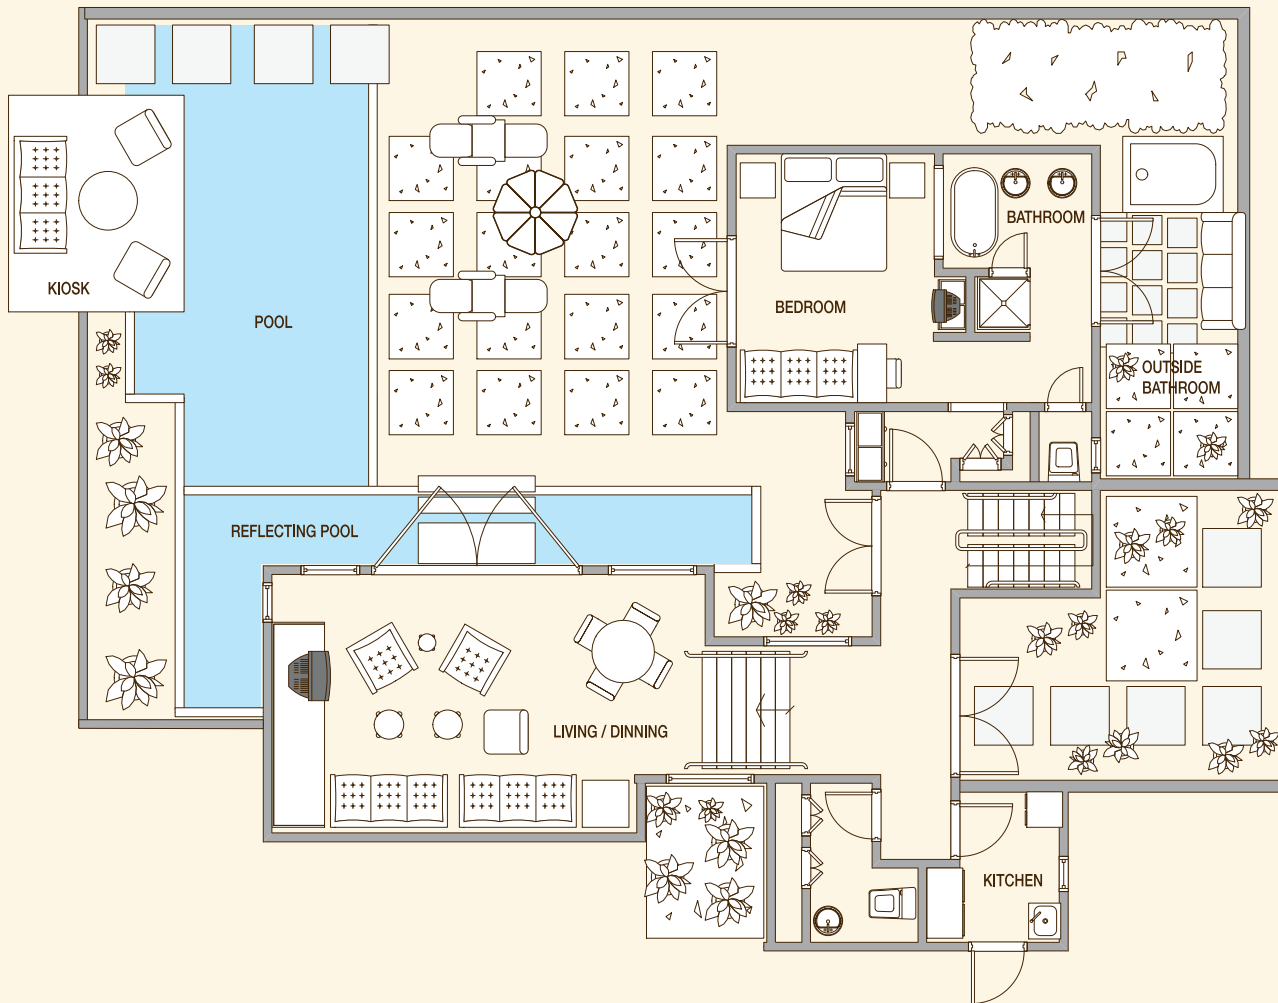

• Ground Floor

• First Floor

Constance Belle Mare Plage

Villa : 375 to 525 m²