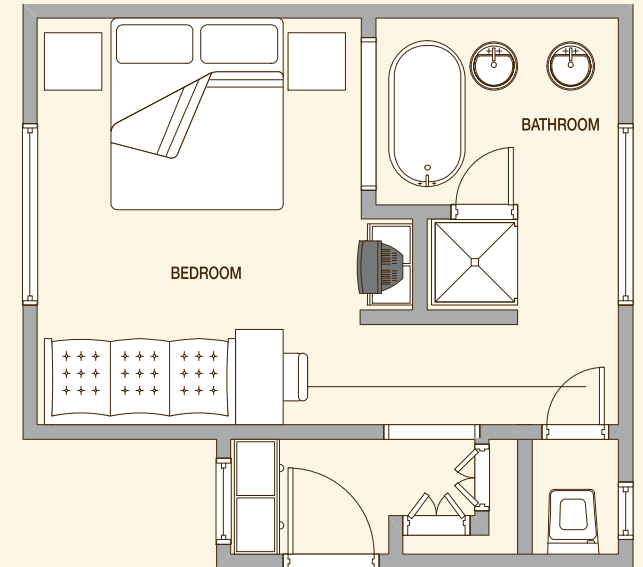

• Ground Floor

• First Floor

Constance Belle Mare Plage

Villa : 375 to 525 m²