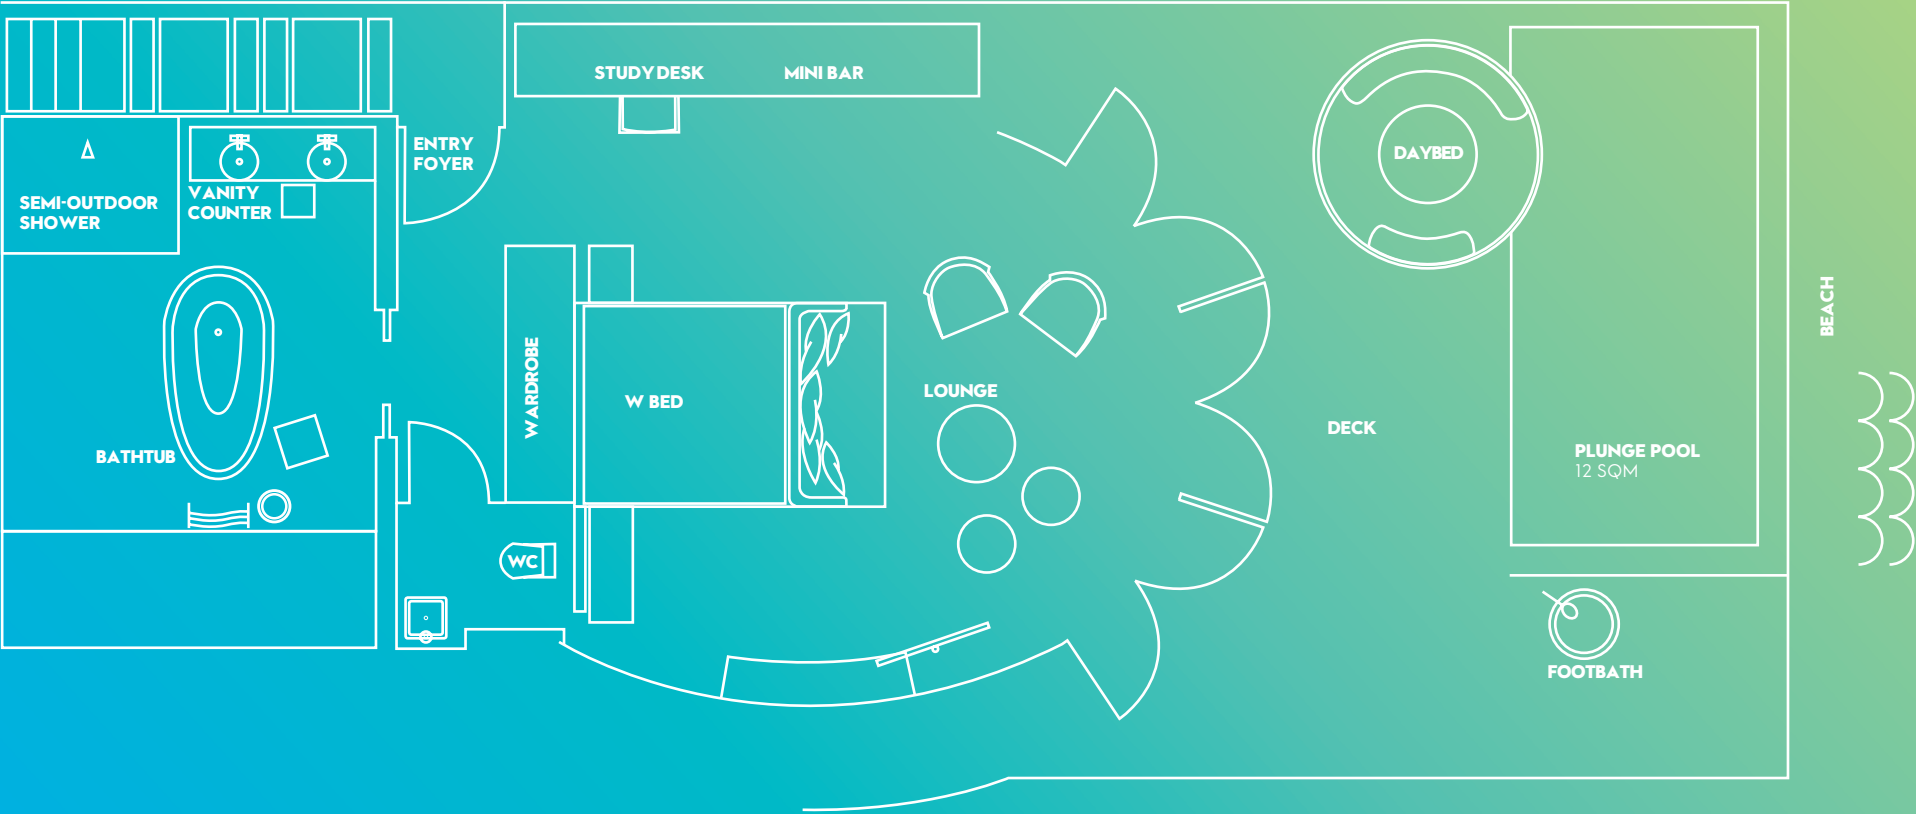

WONDERFUL BEACH OASIS

WHERE TO FIND US

FESDU ISLAND, NORTH ARI ATOLL,
MALDIVES, 960 666 2222
WRETREATMALDIVES.COM