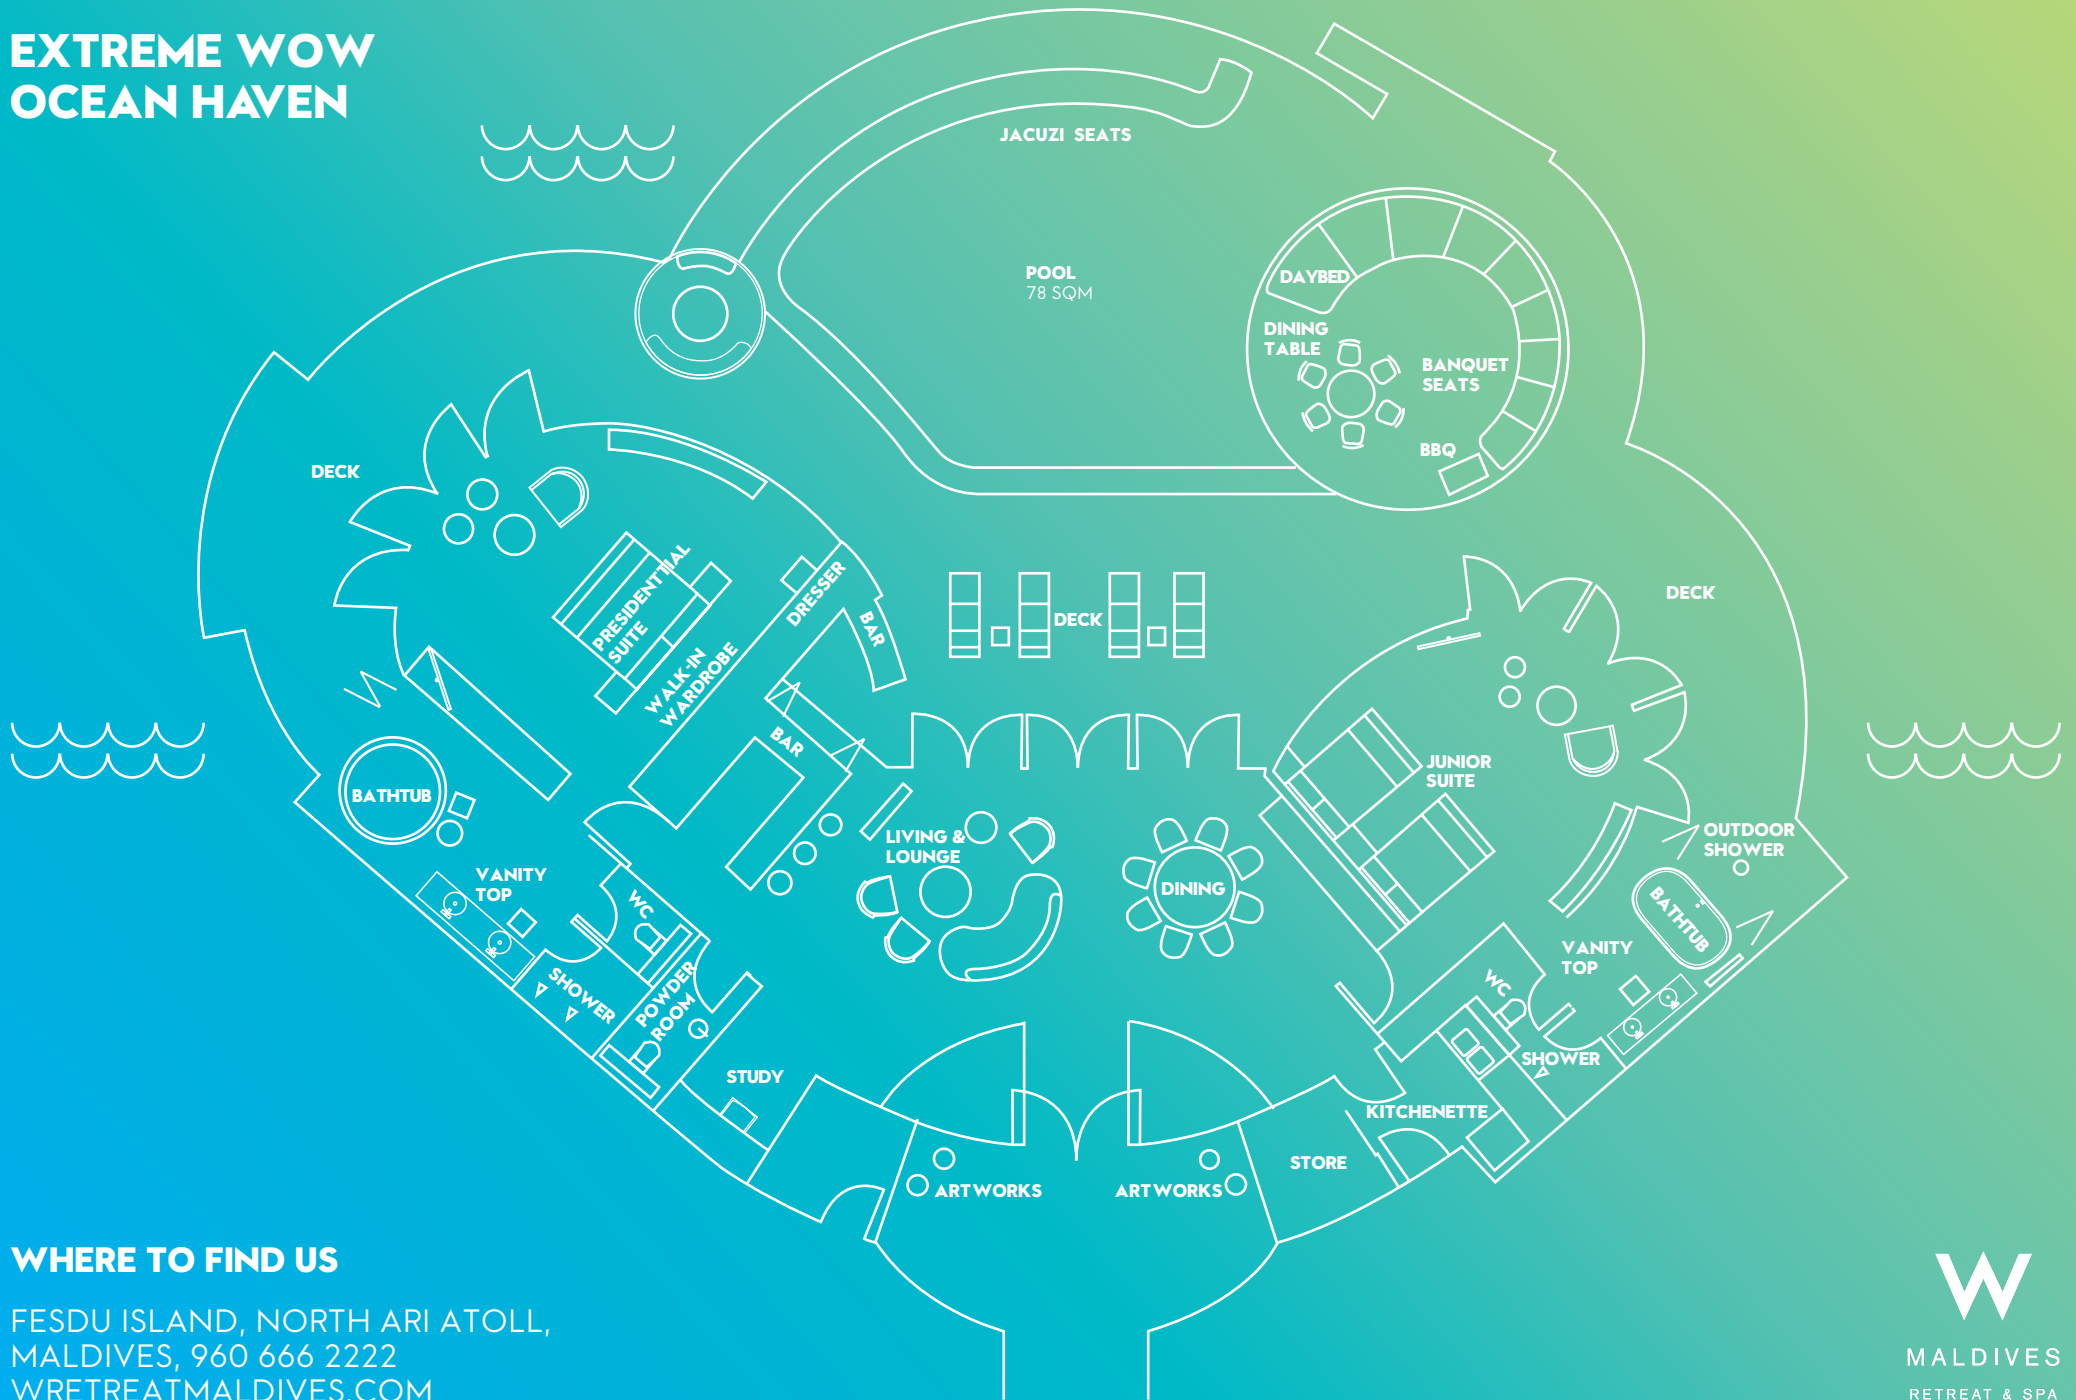

EXTREME WOW OCEAN HAVEN

WHERE TO FIND US

FESDU ISLAND, NORTH ARI ATOLL,
MALDIVES, 960 666 2222
WRETREATMALDIVES.COM