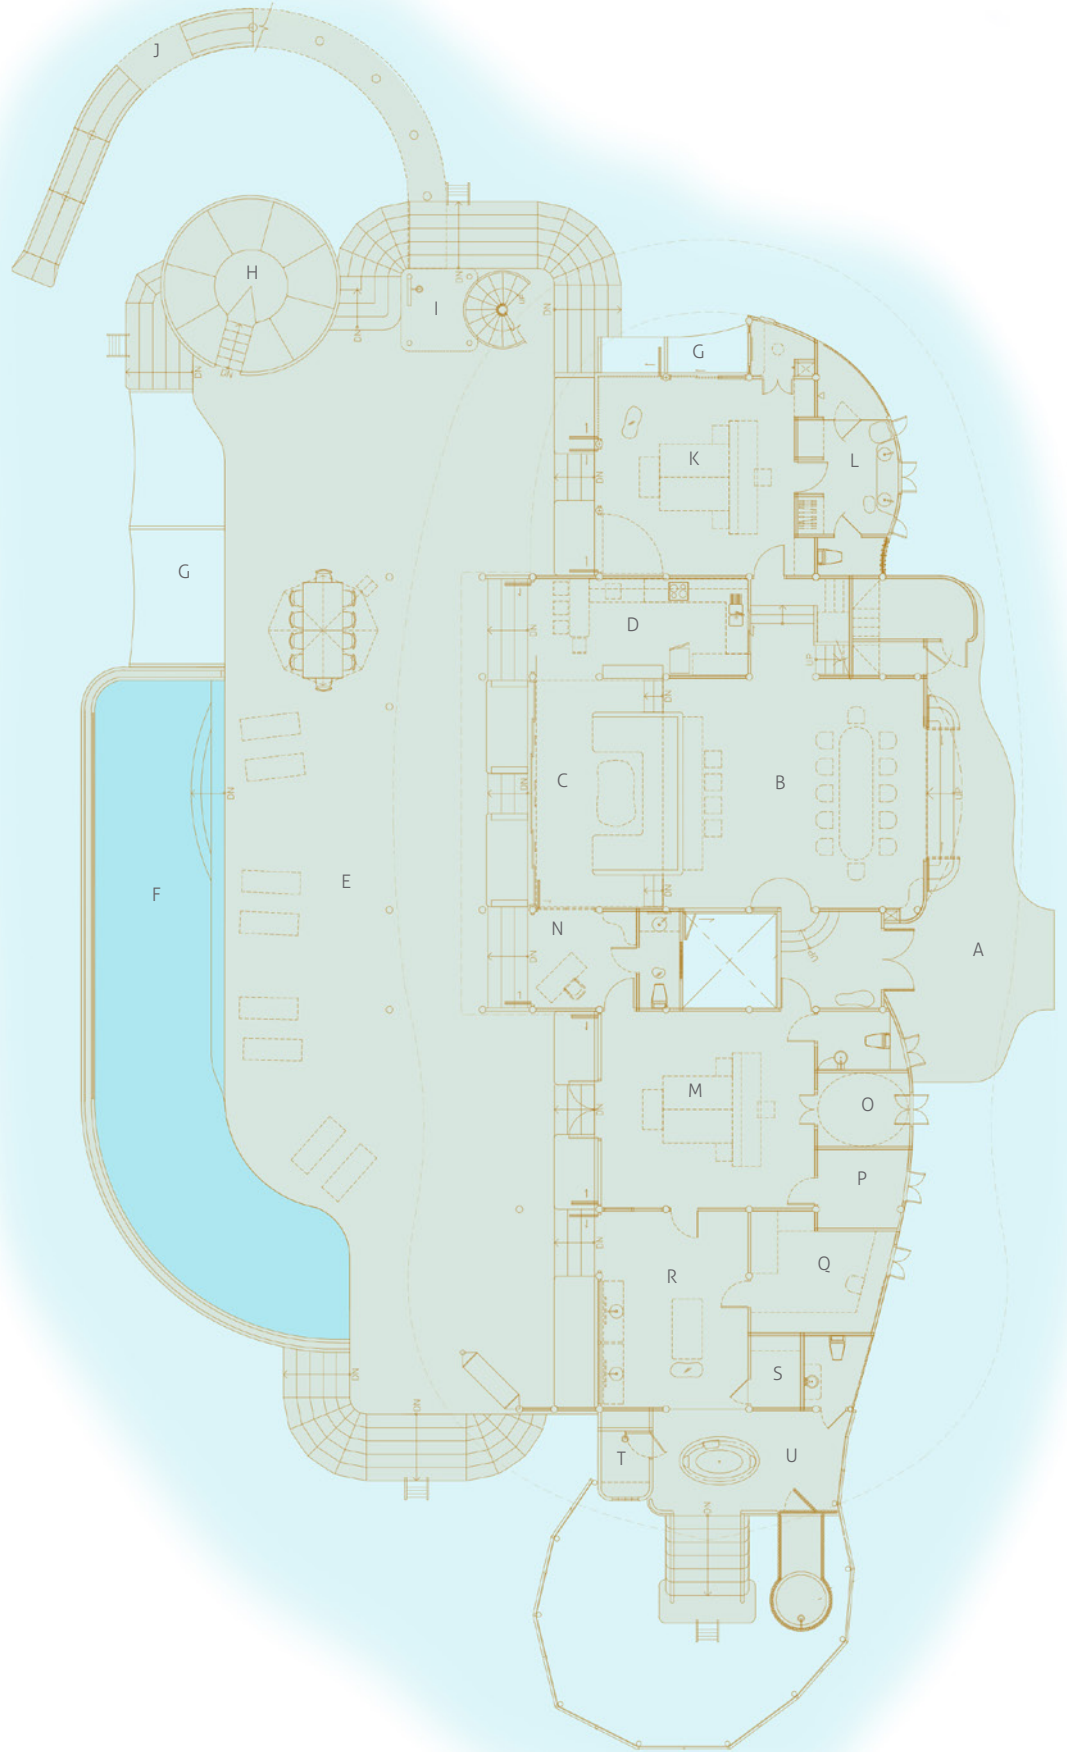

## 4 Bedroom Water Reserve Ground Floor

- A Entrance
- B Dining Area
- C Living Area
- D Mini Bar
- E Deck
- F Pool
- G Catamaran Net
- H Sunken Seating
- I Shower
- J Slide
- K Guest Bedroom 1
- L Guest Bathroom
- M Master Bedroom
- N Study
- O Mini Bedroom
- P Storage
- Q Dressing Room
- R Master Bathroom
- S Sauna
- T Steam
- U Outdoor Bathroom

## 4 Bedroom Water Reserve First Floor

- A TV Lounge
- B Gym
- C Deck
- D Guest Bedroom 2
- E Guest Bathroom
- F Guest Bedroom 3
- G Guest Bathroom