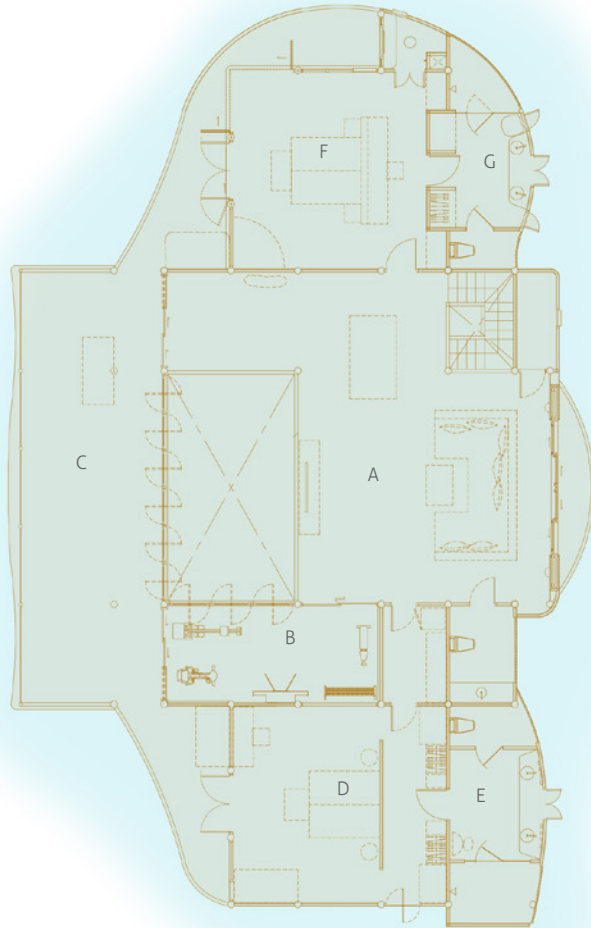

## 4 Bedroom Water Reserve Ground Floor

- A Entrance
- B Dining Area
- C Living Area
- D Mini Bar
- E Deck
- F Pool
- G Catamaran Net
- H Sunken Seating
- I Shower
- J Slide
- K Guest Bedroom 1
- L Guest Bathroom
- M Master Bedroom
- N Study
- O Mini Bedroom
- P Storage
- Q Dressing Room
- R Master Bathroom
- S Sauna
- T Steam
- U Outdoor Bathroom

## 4 Bedroom Water Reserve First Floor

- A TV Lounge
- B Gym
- C Deck
- D Guest Bedroom 2
- E Guest Bathroom
- F Guest Bedroom 3
- G Guest Bathroom