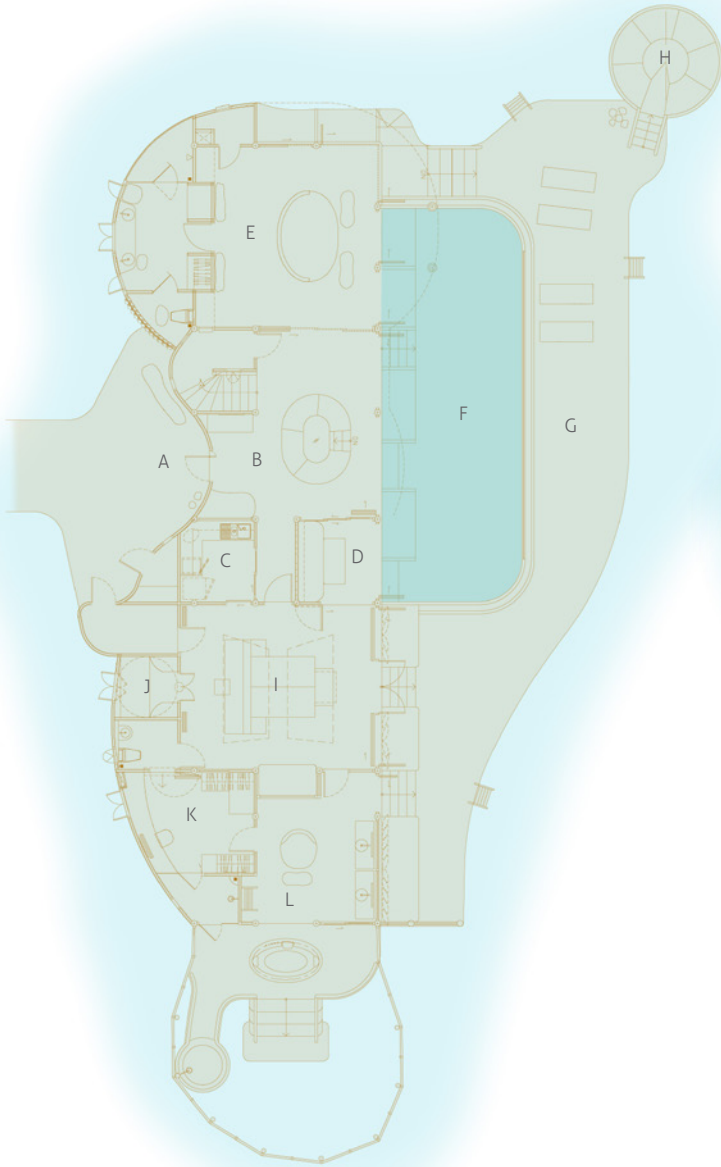

Ground Floor

First Floor

2 Bedroom Water Retreat

- A Entrance
- B Living Room
- C Mini Bar
- D Study
- E Bathroom
- F Pool
- G Deck
- H Sunken Seating
- I Master Bedroom
- J Mini Bedroom
- K Dressing Room
- L Master Bathroom
- M Guest Bedroom
- N Guest Bathroom
- O Upper Deck
- P Retractable Roof

Ground Floor

First Floor

2 Bedroom Water Retreat with slide

- A Entrance
- B Living Room
- C Mini Bar
- D Study
- E Bathroom
- F Pool
- G Deck
- H Sunken Seating
- I Master Bedroom
- J Mini Bedroom
- K Dressing Room
- L Master Bathroom
- M Guest Bedroom
- N Guest Bathroom
- O Upper Deck
- P Slide
- Q Retractable Roof