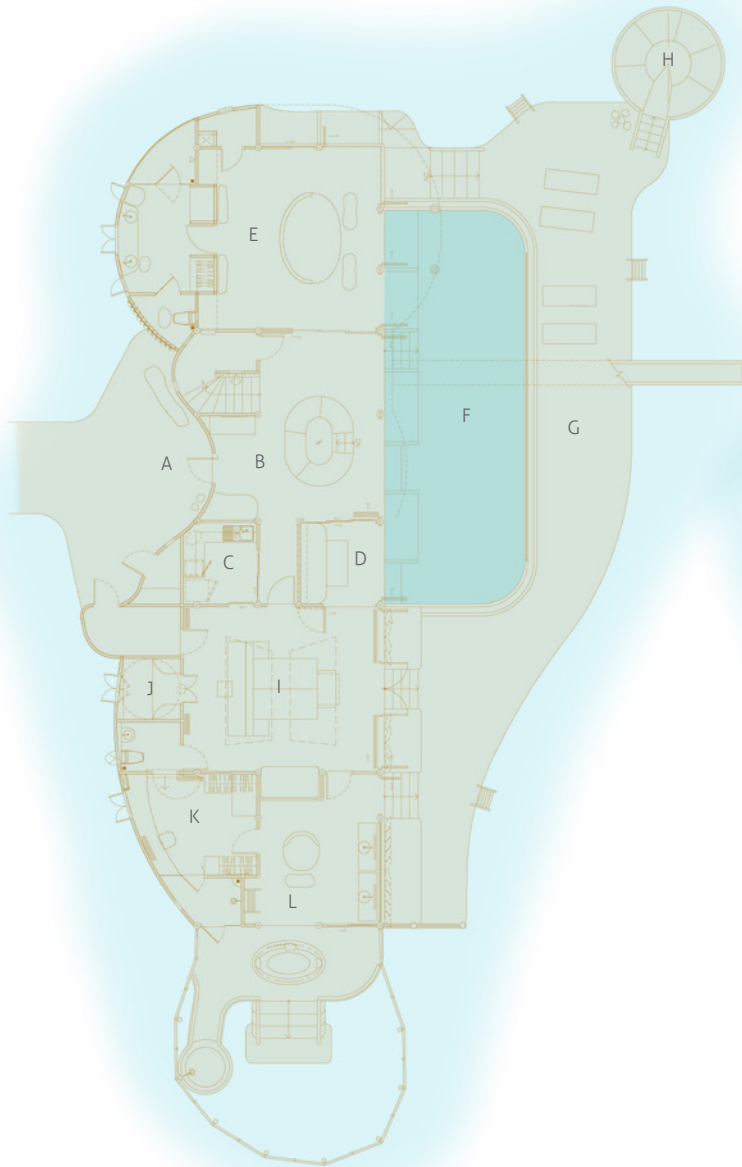

Ground Floor

First Floor

2 Bedroom Water Retreat

- A Entrance
- B Living Room
- C Mini Bar
- D Study
- E Bathroom
- F Pool
- G Deck
- H Sunken Seating
- I Master Bedroom
- J Mini Bedroom
- K Dressing Room
- L Master Bathroom
- M Guest Bedroom
- N Guest Bathroom
- O Upper Deck
- P Retractable Roof

Ground Floor

First Floor

2 Bedroom Water Retreat with slide

- A Entrance
- B Living Room
- C Mini Bar
- D Study
- E Bathroom
- F Pool
- G Deck
- H Sunken Seating
- I Master Bedroom
- J Mini Bedroom
- K Dressing Room
- L Master Bathroom
- M Guest Bedroom
- N Guest Bathroom
- O Upper Deck
- P Slide
- Q Retractable Roof