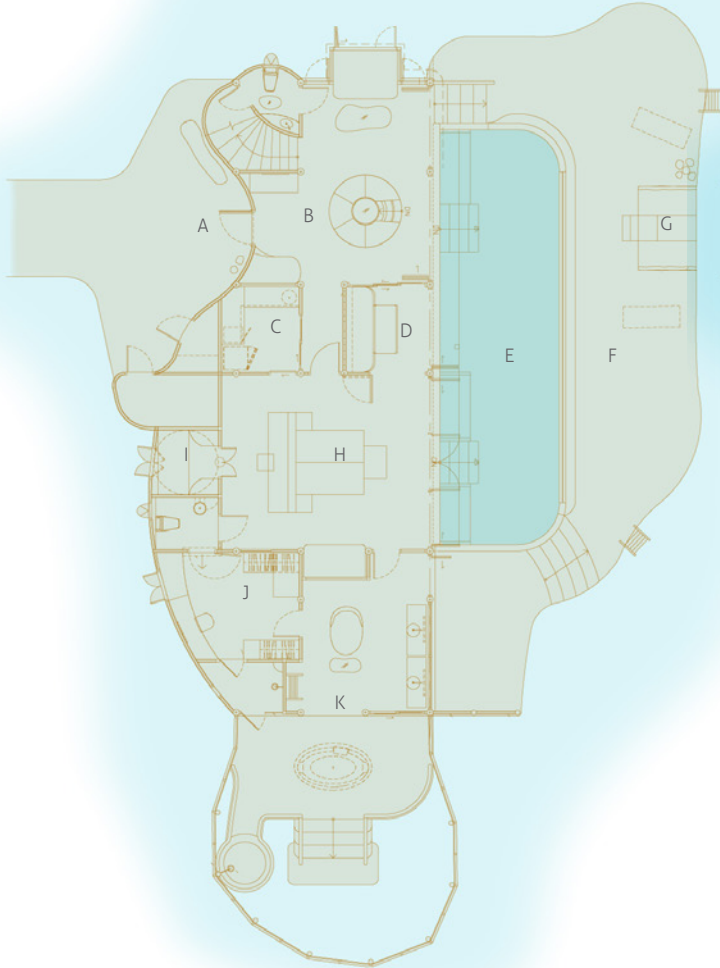

Ground Floor

First Floor

1 Bedroom Water Retreat

- A Entrance
- B Living Room
- C Mini Bar
- D Study
- E Pool
- F Deck
- G Sunken Seating
- H Bedroom
- I Mini Bedroom
- J Dressing Room
- K Bathroom
- L Upper Deck
- M Retractable Roof

Ground Floor

First Floor

1 Bedroom Water Retreat with Slide

- A Entrance
- B Living Room
- C Mini Bar
- D Study
- E Pool
- F Deck
- G Sunken Seating
- H Bedroom
- I Mini Bedroom
- J Dressing Room
- K Bathroom
- L Slide
- M Upper Deck
- N Retractable Roof