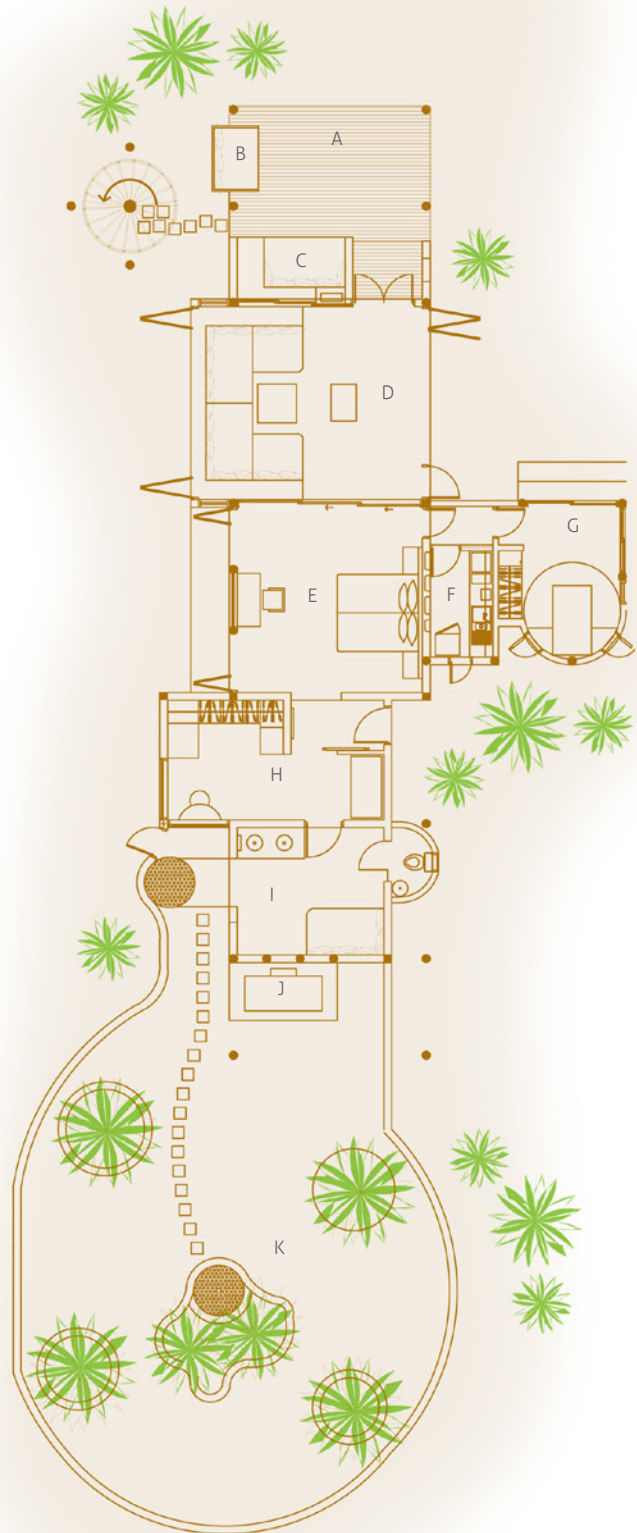

First Floor

Ground Floor

Soneva Fushi Family Villa Suite with Pool

- A Pool
- B Swing
- C Daybed
- D Living Room
- E Master Bedroom
- F Mini Bar
- G Children's Bedroom
- H Dressing Room
- I Bathroom
- J Bath Tub
- K Outdoor Bathroom
- L Balcony
- M Daybed

First Floor

Ground Floor

Soneva Fushi Family Villa Suite

- A Deck
- B Swing
- C Daybed
- D Living Room
- E Master Bedroom
- F Mini Bar
- G Children's Bedroom
- H Dressing Room
- I Bathroom
- J Bath Tub
- K Outdoor Bathroom
- L Balcony
- M Daybed