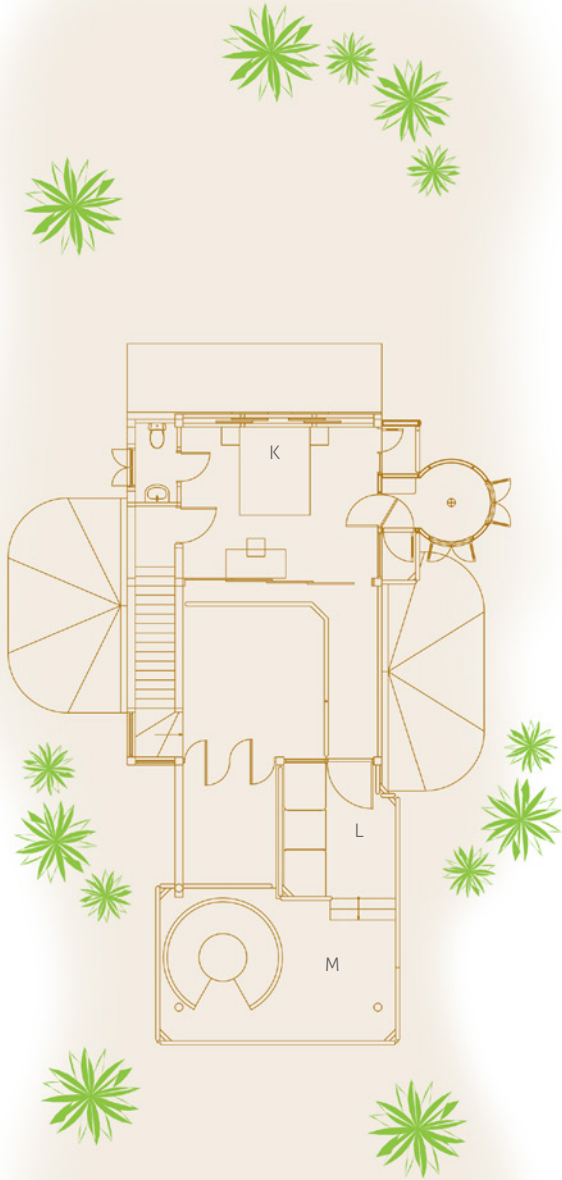

First Floor

Ground Floor

Crusoe Villa Suite with Pool

- A Pool
- B Catamaran Net
- C Pool Deck
- D Daybed
- E Swing
- F Living Room
- G Mini Bar
- H Dressing Area
- I Bathroom
- J Outdoor Bathroom
- K Master Bedroom
- L Daybed
- M Balcony