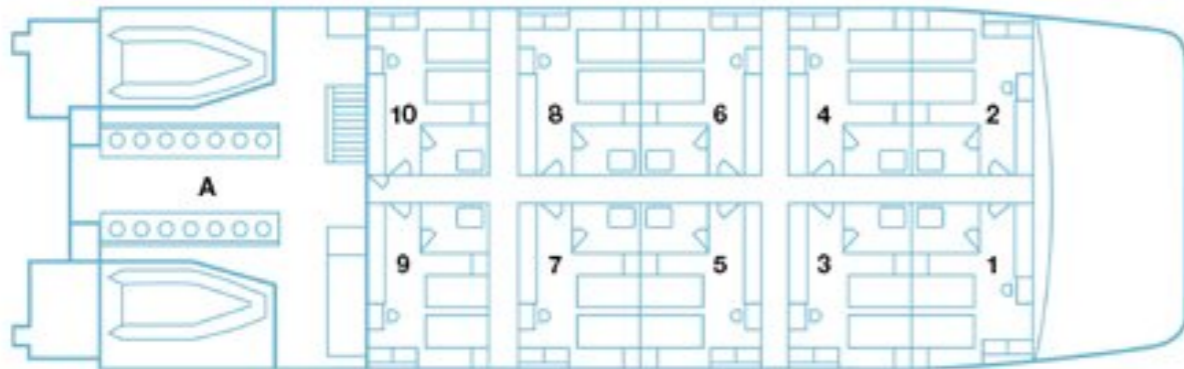

Deck Plans

Main Deck

A) diving and recreation deck, 1 – 10 staterooms

Upper Deck

A) alfresco dining deck B) whirlpool C) bar D) galley
E) indoor dining F) lounge G) Explorer Suite

Top Deck

A) sun deck B) communications room C) bridge

Explorer Suite

A) bathroom B) king size bed