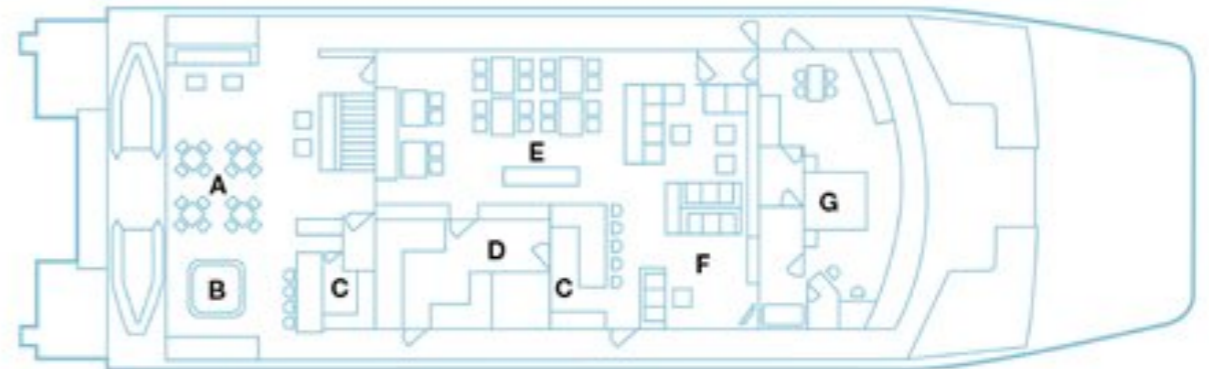

Deck Plans

Main Deck

A) diving and recreation deck, 1 – 10 staterooms

Upper Deck

A) alfresco dining deck B) whirlpool C) bar D) galley
E) indoor dining F) lounge G) Explorer Suite

Top Deck

A) sun deck B) communications room C) bridge

Explorer Suite

A) bathroom B) king size bed