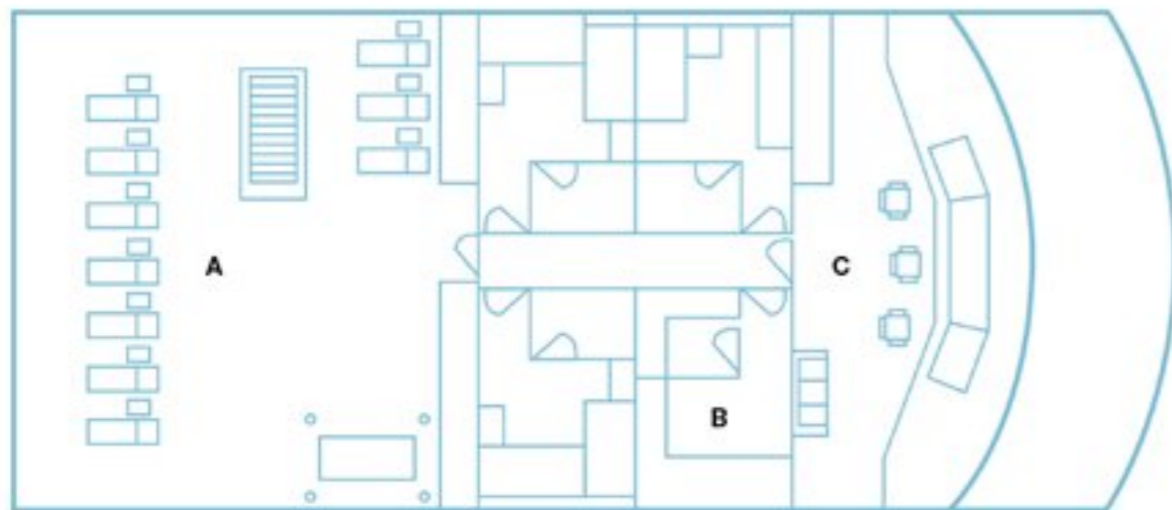

Deck Plans

Main Deck

A) diving and recreation deck, 1 – 10 staterooms

Upper Deck

A) alfresco dining deck B) whirlpool C) bar D) galley
E) indoor dining F) lounge G) Explorer Suite

Top Deck

A) sun deck B) communications room C) bridge

Explorer Suite

A) bathroom B) king size bed