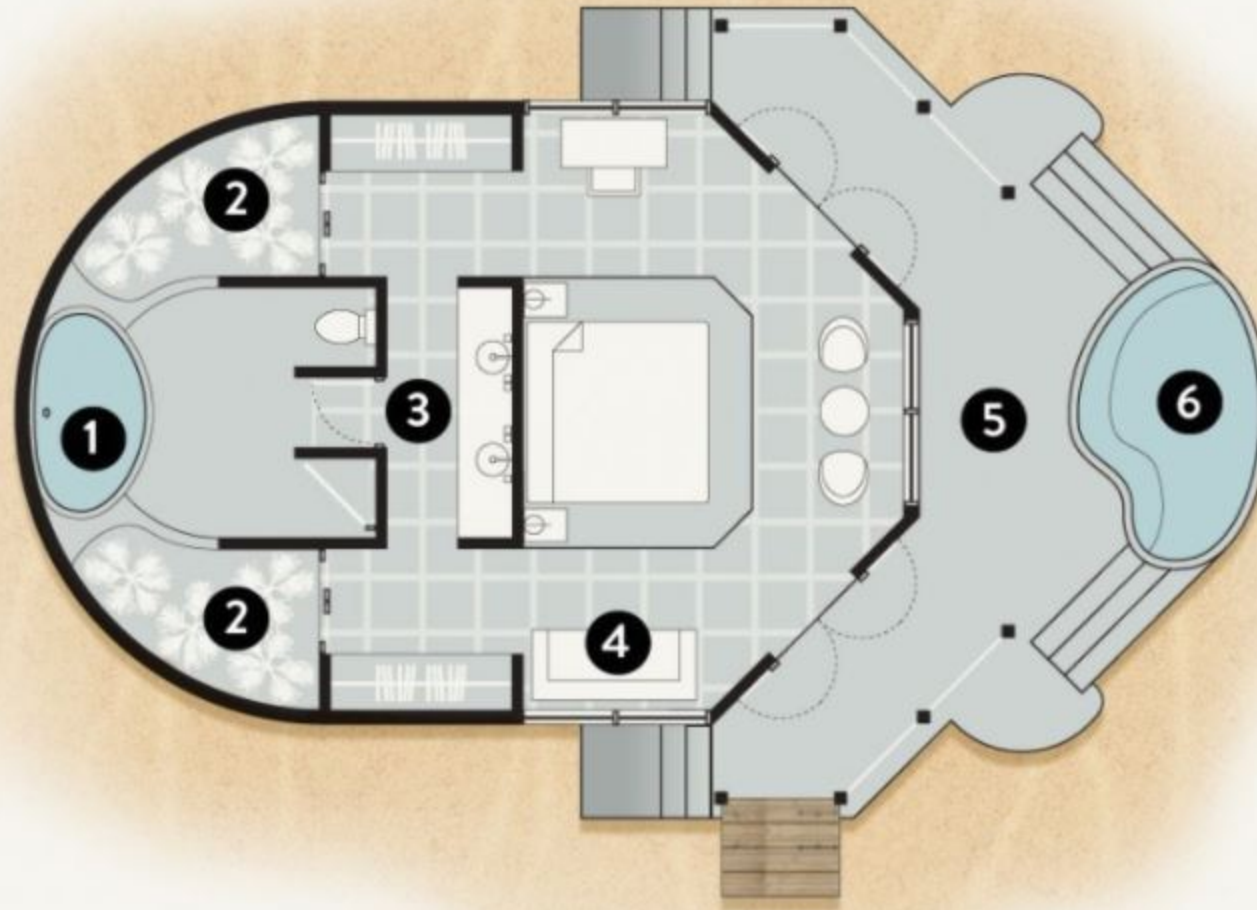

DELUXE VILLA SIZE: 87 SQ M

- 1. Jacuzzi
- 2. Garden
- 3. Bathroom
- 4. Sofa
- 5. Outside deck
- 6. Plunge pool