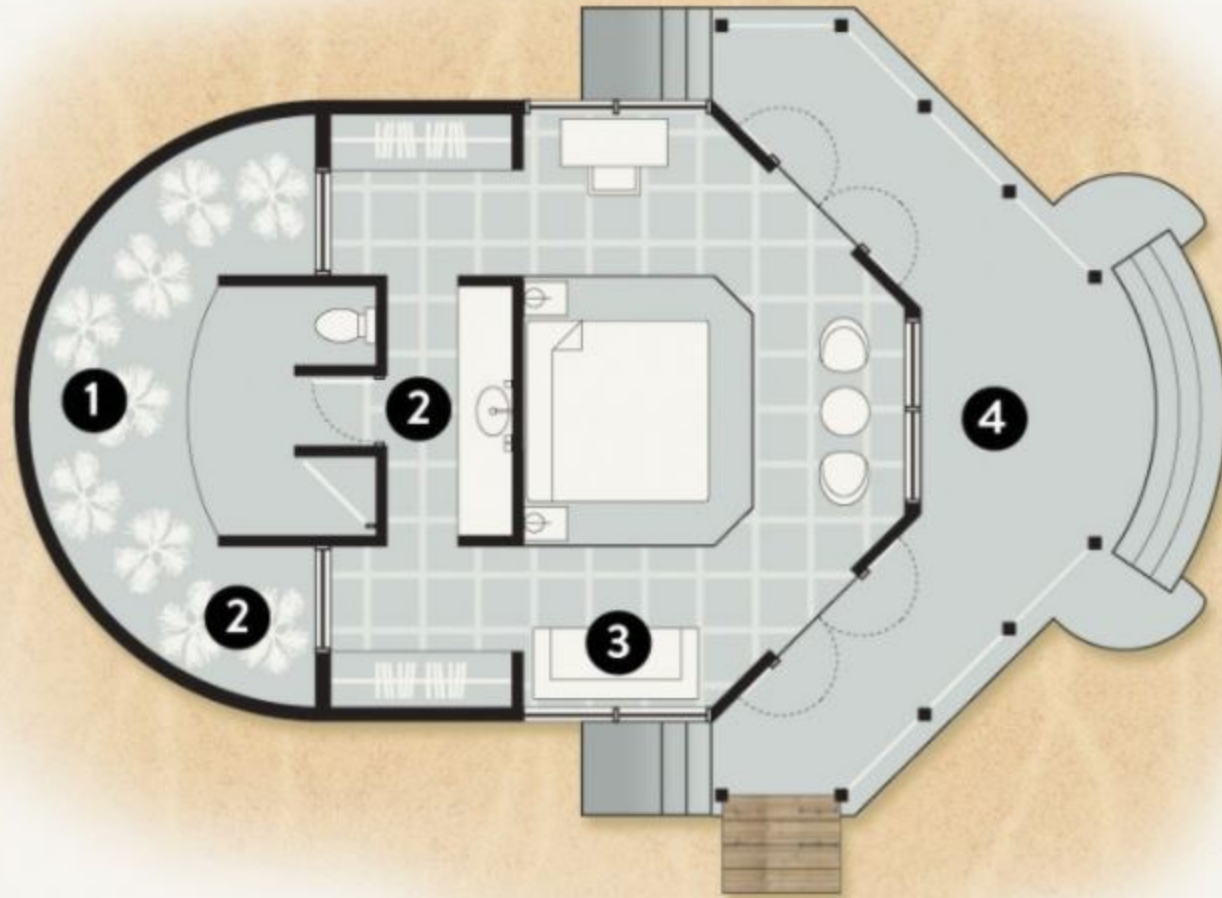

BEACH VILLA SIZE: 87 SQ M

1. Garden

2. Bathroom

3. Sofa

4. Outside deck