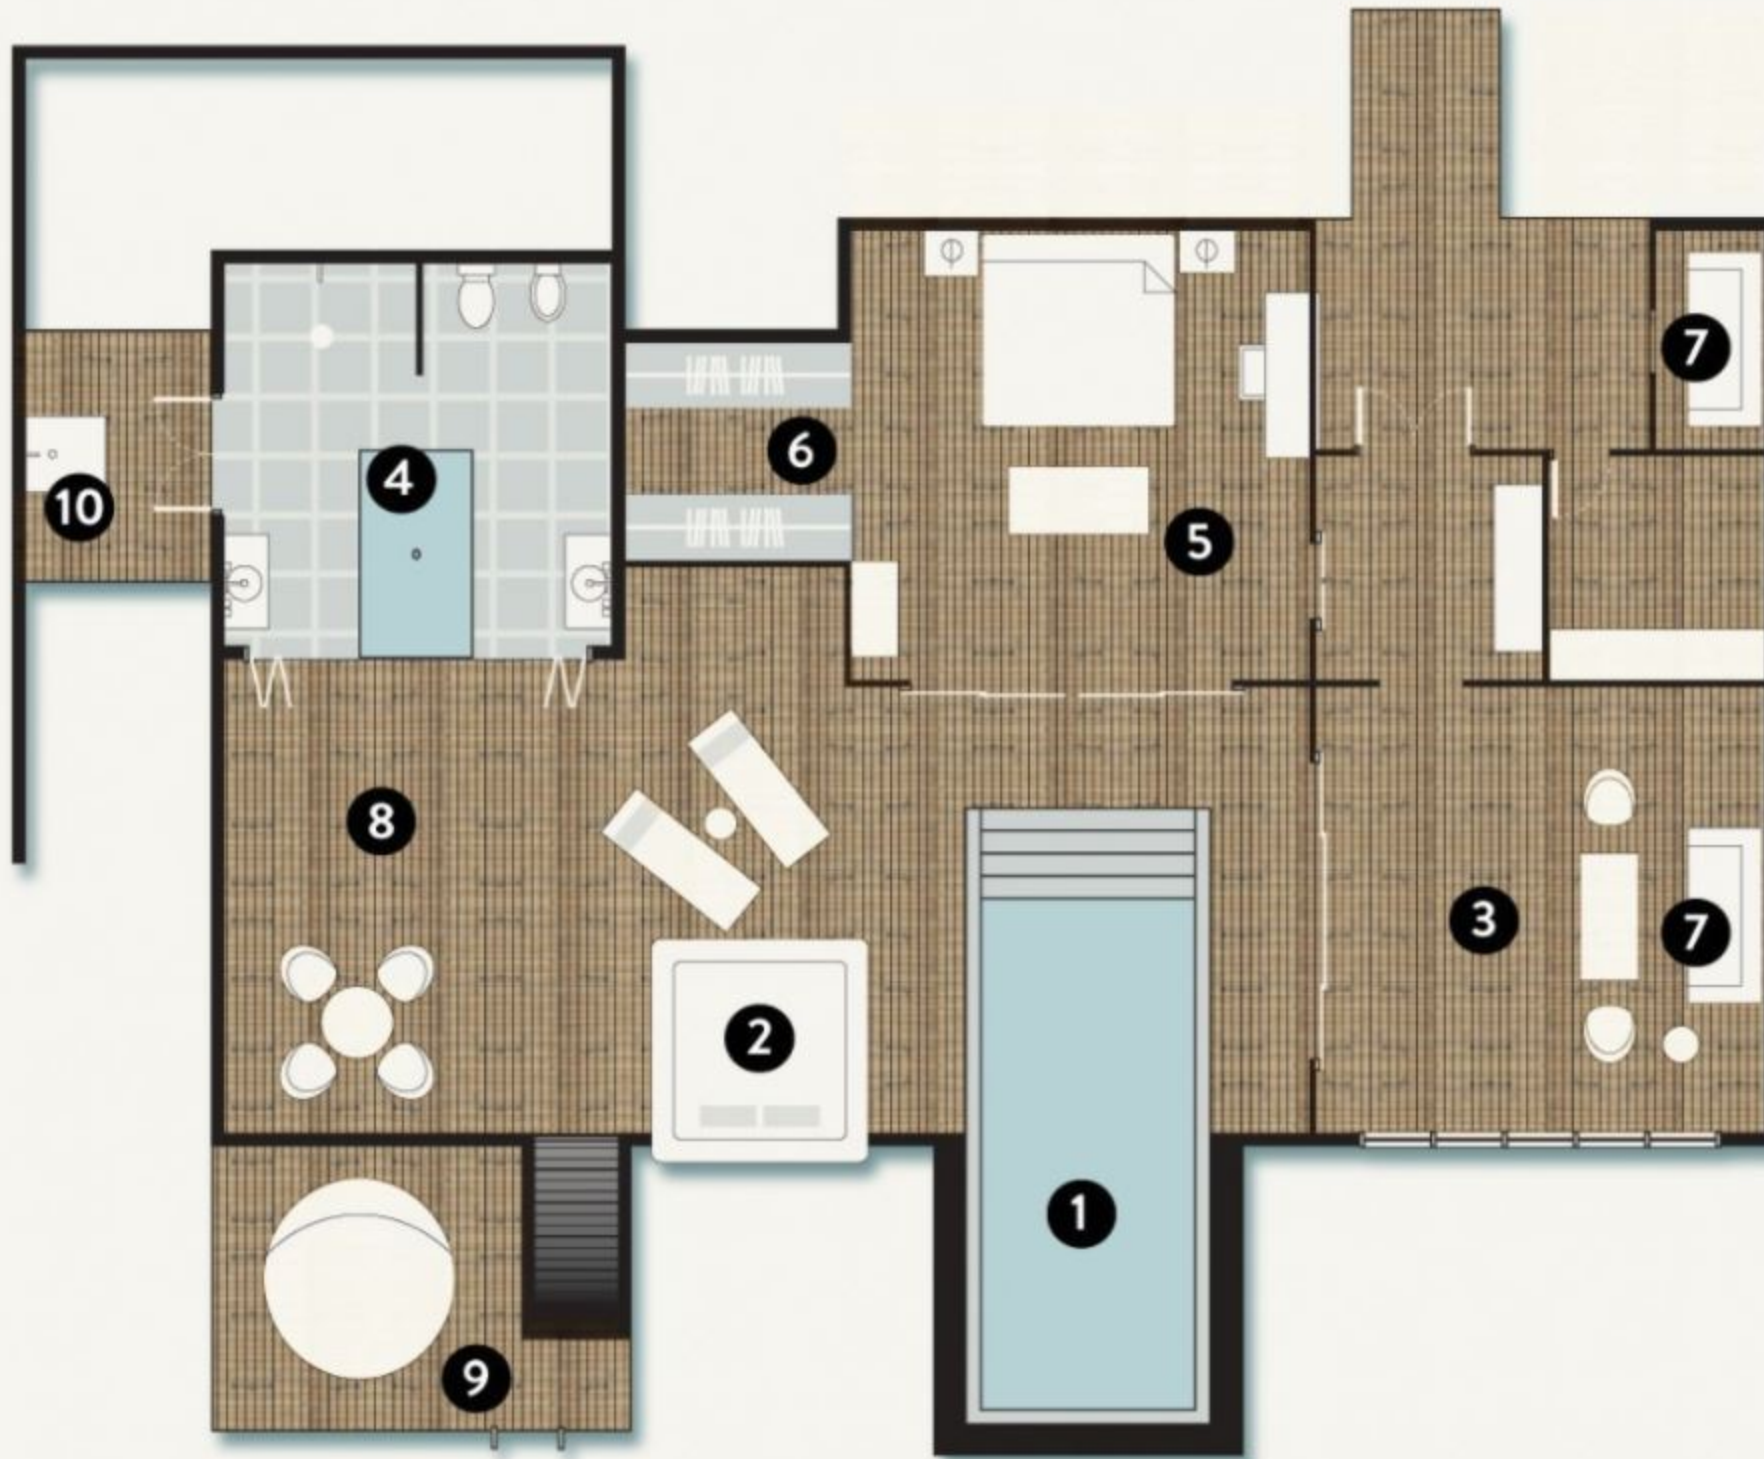

COCO RESIDENCE SIZE: 184 SQ M

- 1. Pool
- 2. Daybed
- 3. Lounge
- 4. Bath
- 5. Bedroom
- 6. Dressing room
- 7. Sofa
- 8. Sundeck
- 9. Lower deck
- 10. Outside shower